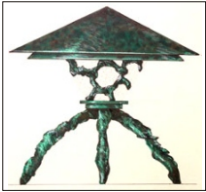

ACACIA COLLECTION

COLLECTION IN PRODUCTION