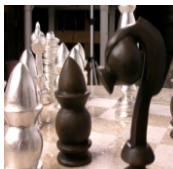

Monumental...

Modern  Bronze

JARDINIERES

H ~ 19".0 D ~ 23".0

HYDE PARK CHESS TABLE

Table ~ D ~ 33".0 H ~ 27".5

Stools ~ D ~ 16".0 H ~ 16".5

SANTA FE CHESS TABLE

Table ~ D ~ 22".0 H ~ 26"

Stools ~ D ~ 16".0 H ~ 15"

GARDEN BENCH

H ~ 17".0 W ~ 18".0 L ~ 42".0

CONSOLE TABLE

H ~ 30".0 W ~ 22".0 L ~ 50".0

CHESSMEN SETS

BRONZE & SILVER

ACACIA COLLECTION

COLLECTION IN PRODUCTION

Far more utilitarian than gold or silver, but with a luster and presence just as captivating, our noble metal once again takes on familiar yet modern shapes in a careful balance of tradition and innovation.