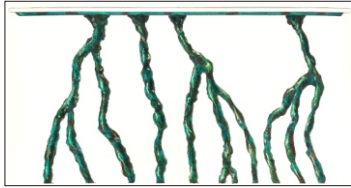

ACACIA COLLECTION

COLLECTION IN PRODUCTION