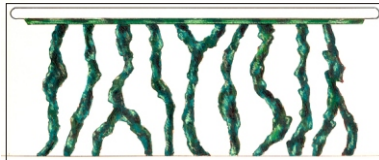

ACACIA COLLECTION

COLLECTION IN PRODUCTION