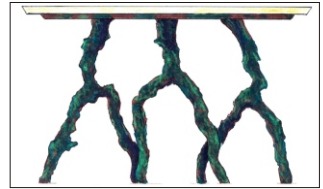

ACACIA COLLECTION

COLLECTION IN PRODUCTION