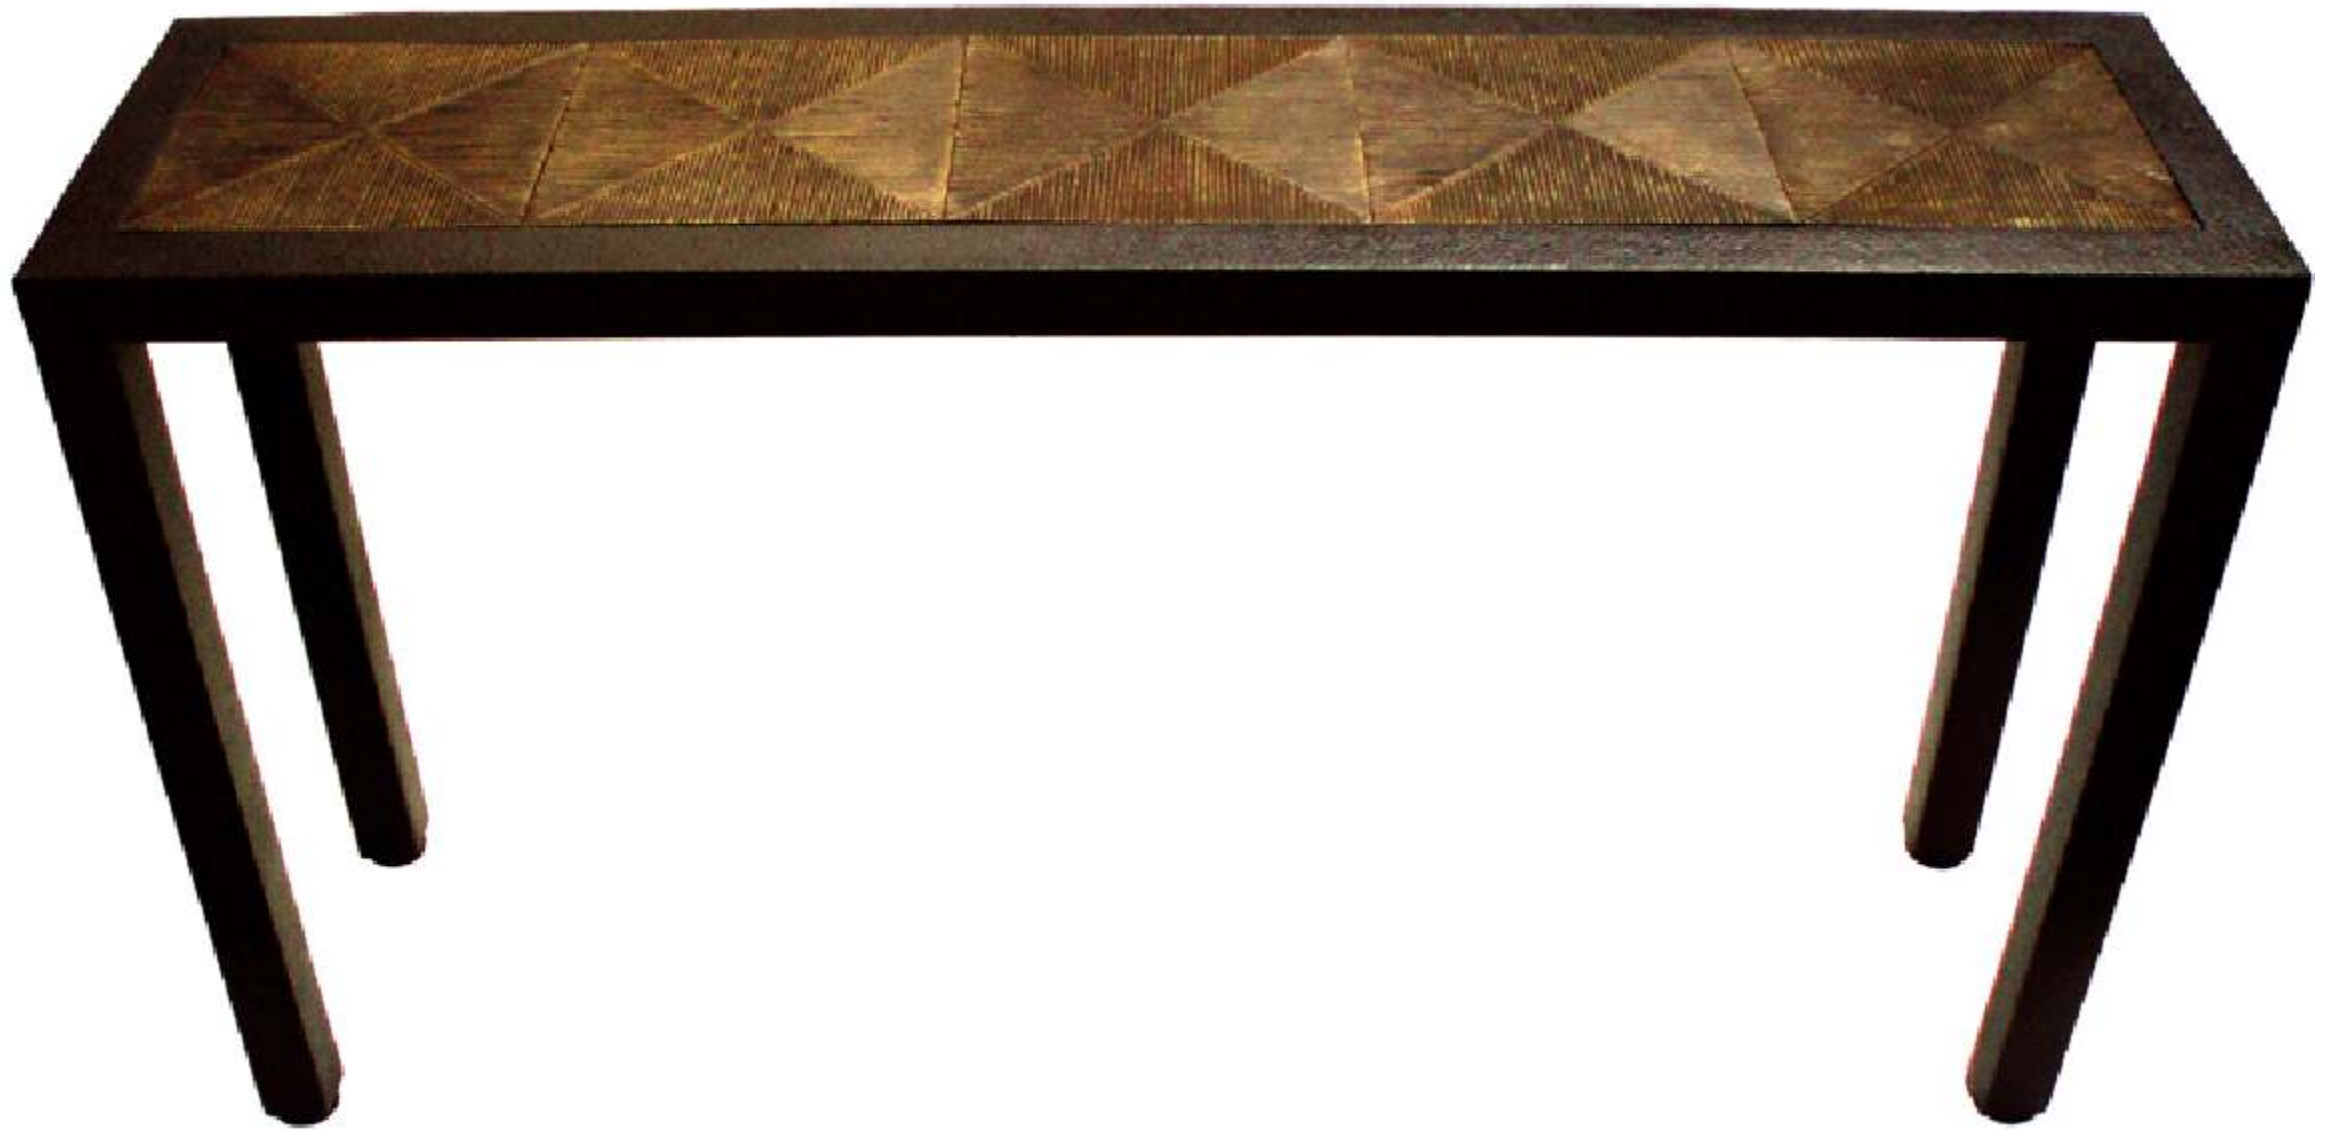

Trump Waikiki Collection

SIDE TABLE (Bronze & Cast Iron): 27" x 27" x 24½/68.5cm x 68.5cm x 62.2cm (LxWxH); 250lbs./113kg.

Trump Waikiki Collection

COFFEE TABLE (Bronze & Cast Iron): 52" x 52" x 14½/132cm x 132cm x 36.8cm (LxWxH); 650lbs./295kg.

Trump Waikiki Collection

COFFEE TABLE (Iron & Bronze): 42" x 42" x 16/106.6cm x 106.6cm x 106.6cm (LxWxH); 350lbs./159kg.

CONSOLE TABLE (Iron & Bronze): 54" x 14" x 32/137cm x 35.6cm x 81.3cm (LxWxH); 200lbs./91kg.

iVA

Trump Waikiki Collection

Trump Waikiki Collection

COFFEE TABLE (Iron, Bronze & Leather): 60" x 28" x 16/152.4cm x 71.1cm x 40.6cm (LxWxH); 250lbs./113kg.

DRINK TABLE (Bronze & Cast Iron): 10" x 10" x 19½/25.4cm x 25.4cm x 49.5cm (LxWxH); 90lbs./41kg.